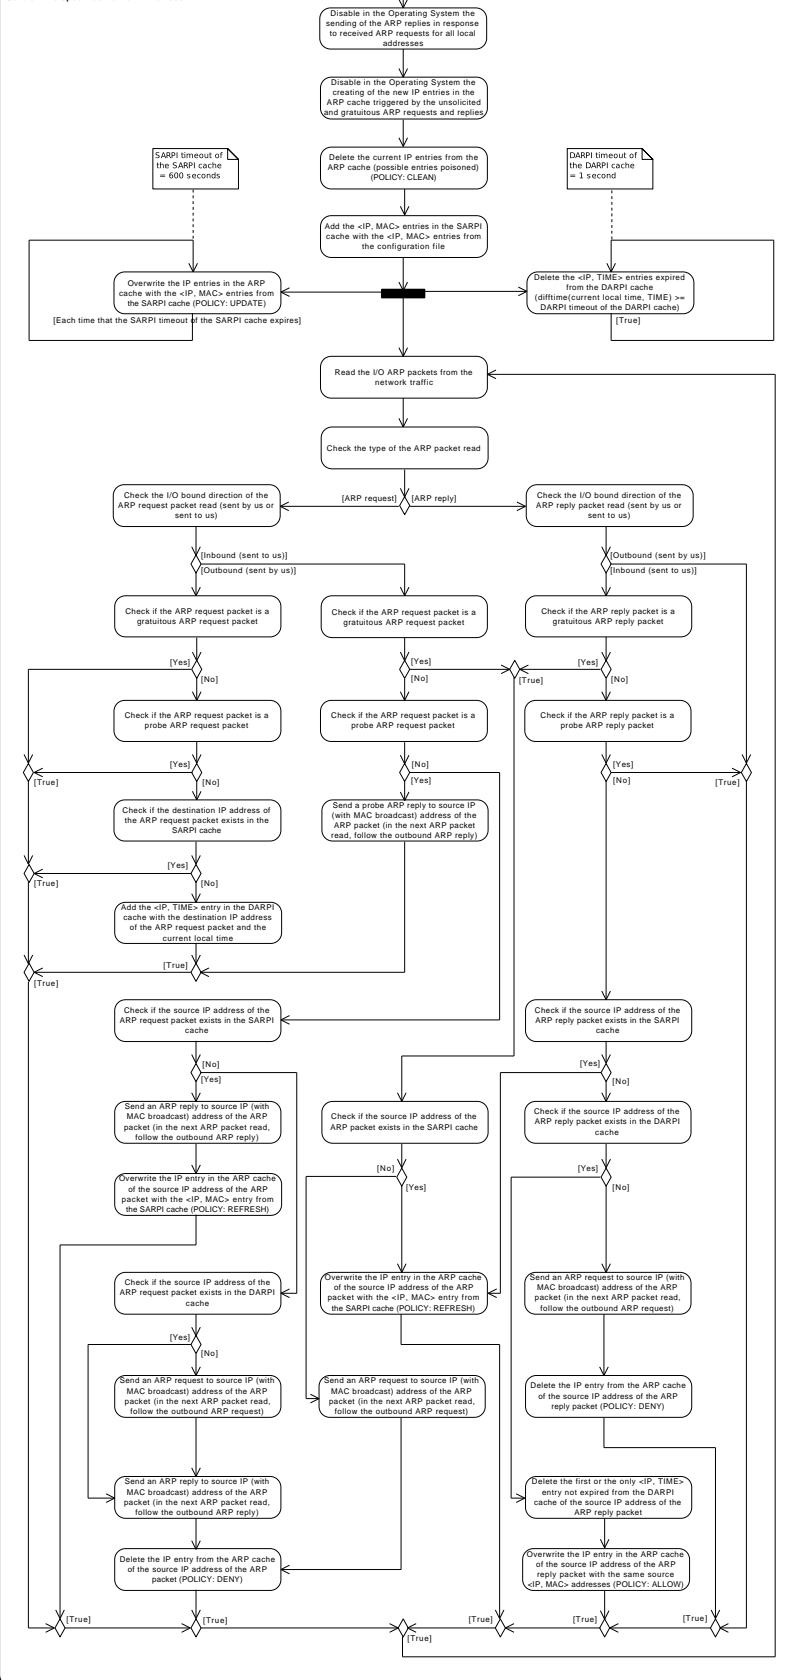

Core on the specified network interface

[Interrupt signal]